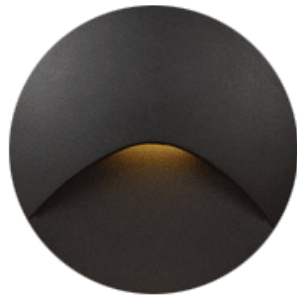

STEP-FR

1000.-

DIA: 86 mm. H: 45 mm.

LED COB 3W 225lm

3000K

Matt white/ Matt black

IP 65

- Recessed type
- Aluminium cover
- Driver included
- Non-Dim