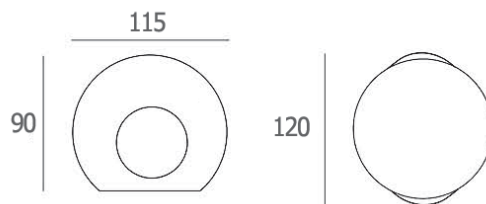

DIA 120x115 mm. D 90 mm.

LED 2x3W

3000K

IP 54

- Black
- LED Driver Included
- Aluminium body

MABEL-R4

2250.-

DIA 120 mm. D 90 mm.