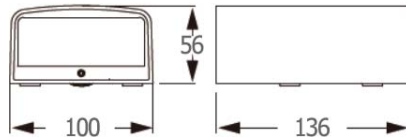

TAG-2S

3250.-

DIA 100x136 mm. D 56 mm.

LED 2x6W 2x270lm

● 3000K

IP 65

- ● Black / Grey
- LED Driver Included
- Aluminium body