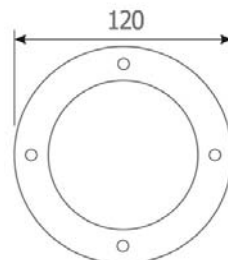

INGROUND LIGHT