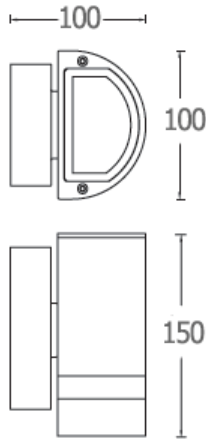

FENIX-S1

1500.-

DIA 100x150 mm. D 100 mm.

1x GU10 MAX. 50W
220V

IP 54

● Black

Aluminium body