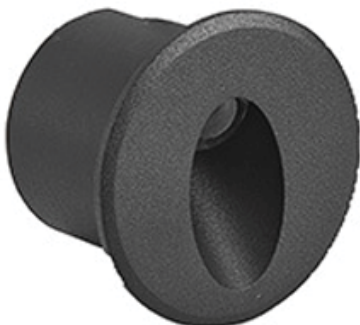

STEP-LV5

1200.-

DIA: 100×162 mm. H : 56 mm.

LED 5W 355lm

3000K

IP 65

- Recessed type
- Sand Black
- LED Driver Included
- Aluminium body
- Box installation included

STEP-LV6

1500.-

DIA: 210×65 mm. H : 60 mm.

LED 5W 355lm

3000K

IP 65

- Recessed type
- Sand Black
- LED Driver Included
- Aluminium body
- Box installation included

STEP LIGHT

STEP-LV7

1000.-

DIA: 82 mm. H : 65 mm.

LED 3W 225lm

3000K

IP 65

- Recessed type
- Sand Black
- LED Driver Included
- Aluminium body
- Box installation included