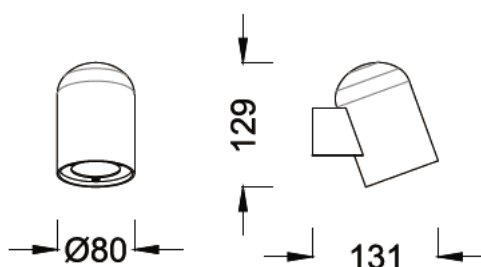

IP 54

- Black
- Aluminium body
- Clear glass cover

WALL LIGHT

LOGG **1000.-**

DIA 80 mm. H 129 mm.

1x GU10 MAX. 50W
220V

IP 54

- Black
- Aluminium body
- Clear glass cover