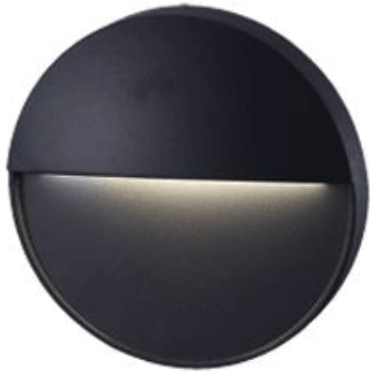

1200.-

DIA 60x150 mm. D 28 mm.

LED 3W 185lm

3000K

IP 54

- Surface mounted type
Black/ Grey
LED Driver Included
Aluminium body

STEP-R

1500.-