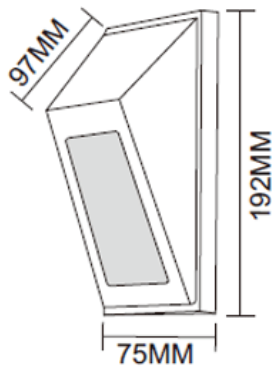

- Black
- Aluminium body
- Glass cover

LINA

2000.-

DIA 75x192 mm. D 97 mm.

LED 10W 650lm
● 3000K

IP 54

- Black
- Aluminium body
- Clear glass cover

WALL LIGHT