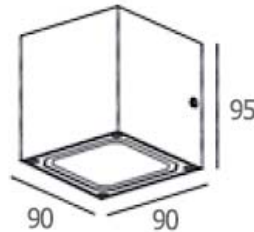

IP 54

- ● Black / Grey
- Aluminium body
- Clear glass cover

TAG-2S

3250.-

DIA 100x136 mm. D 56 mm.

LED 2x6W 2x270lm

● 3000K

IP 65