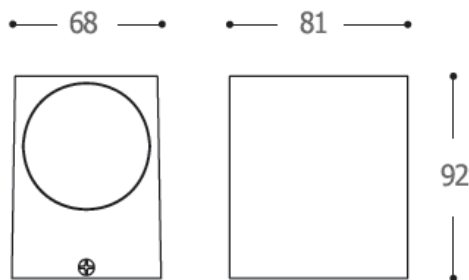

WATT-S1

800.-

DIA 81x68 mm. D 92 mm.

1x GU10 MAX. 50W
220V

IP 54

- ● Black / Grey
- Aluminium body
- Clear glass cover