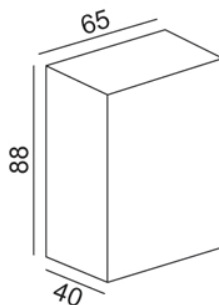

VERON

2000.-

DIA 65x88 mm. D 40 mm.

LED 1x3W 270lm

3000K

IP 54

- ● Black / Grey
- LED Driver Included
- Aluminium body
- Clear glass cover

WALL LIGHT