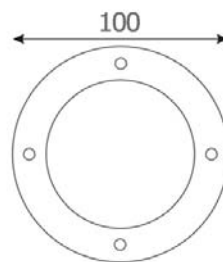

ING-RMR

1500.-

DIA 100 mm. H 105 mm.

1x MR16 MAX. 50W

IP 67

- Stainless SUS 304 Cover
  Recess Housing Included

ING-RGU

1500.-

DIA 100 mm. H 105 mm.

1x GU10 MAX. 50W

IP 67

- Stainless SUS 304 Cover
  Recess Housing Included