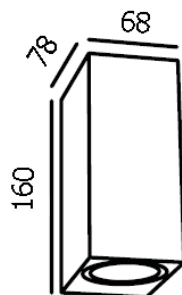

IP 54

- Black
- LED Driver Included
- Aluminium body
- Clear glass cover

WALL LIGHT

PRIVE

1800.-

DIA 190 mm. D 82.5 mm.

LED 10W 499lm

3000K