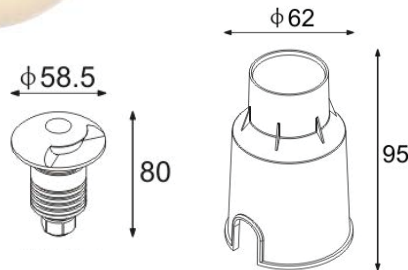

MUSH-R1

1800.-

DIA 58.5 mm. H 58 mm.

CREE CHIP LED 3W 115lm

1-WAY LIGHT ● 3000K 24Vdc

IP 67

Aluminium Cover

Recess Housing Included

Dimmable (0-10V/ Triac) Optional

MUSH-R2

1800.-

DIA 58.5 mm. H 58 mm.

CREE CHIP LED 3W 115lm

2-WAY LIGHT ● 3000K 24Vdc

IP 67

Aluminium Cover

Recess Housing Included

Dimmable (0-10V/ Triac) Optional