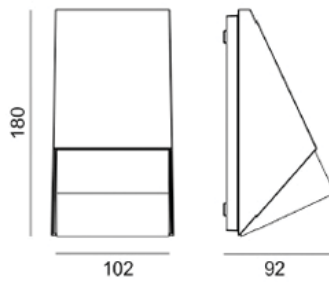

GLATO

2000.-

DIA 102x180 mm. D 92 mm.

1x GU10 MAX. 50W

IP 54

- Surface mounted type
- Sand Black
- Aluminium body
- PC diffuser