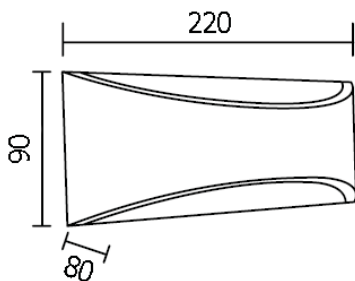

EVA **2000.-**

DIA 80x105 mm. D 100 mm.

LED 5W 400lm

3000K

IP 54

- Black
- LED Driver Included
- Aluminium body

KENNA **2500.-**

DIA 90x220 mm. D 80 mm.

LED 6W 375lm

3000K

IP 54

- Black
- LED Driver Included
- Aluminium body

WALL LIGHT