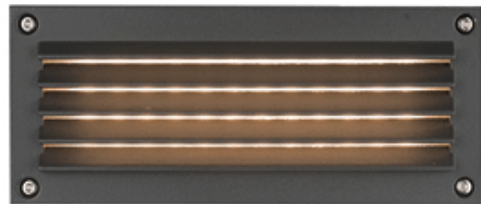

ARINA-B

2000.-

DIA 82x192 mm. D 101 mm.

LED 10W 650lm

3000K

IP 65

- Recessed type
- Sand Black
- LED Driver Included
- Aluminium body
- Box installation included