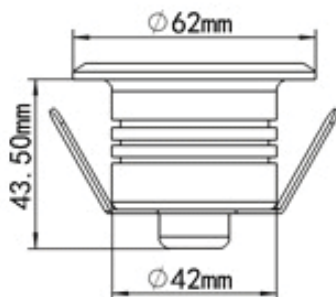

- Aluminium 6063 Cover
- Recess Housing Included
- Honeycomb included
- Dimmable (0-10V/ Triac) Optional

INGROUND LIGHT

ING-78

2500.-

DIA 78 mm. H 55 mm.

CREE CHIP LED 6W 475lm

3000K 24Vdc

- Aluminium 6063 Cover
- Recess Housing Included
- Honeycomb included
- Dimmable (0-10V/ Triac) Optional