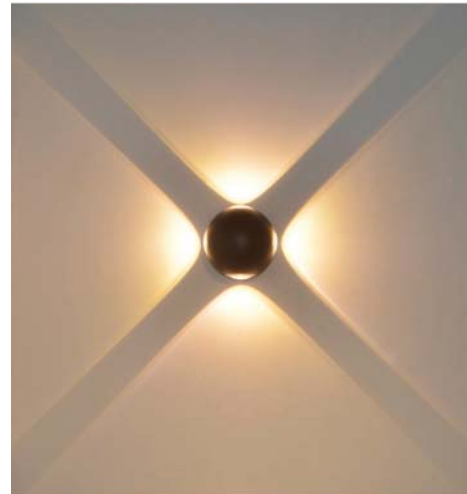

LED 4x1W

3000K

IP 54

- Black
- LED Driver Included
- Aluminium body

WALL LIGHT

SCOTT **2150.-**

DIA 45x120 mm. D 145 mm.

LED 6W 268lm