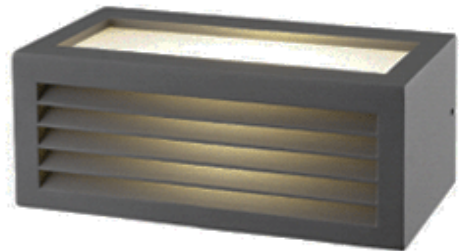

VEGA

2400.-

DIA 110x250 mm. D 103 mm.

1x E27 MAX. LED 13W
220V

IP 54

- ● Black / Grey
- Aluminium body
- PC diffuser

FOX

2400.-

DIA 100x250 mm. D 110 mm.

1x E27 MAX. LED 13W
220V

IP 54

- ● Black
- Aluminium body
- PC diffuser

WALL LIGHT