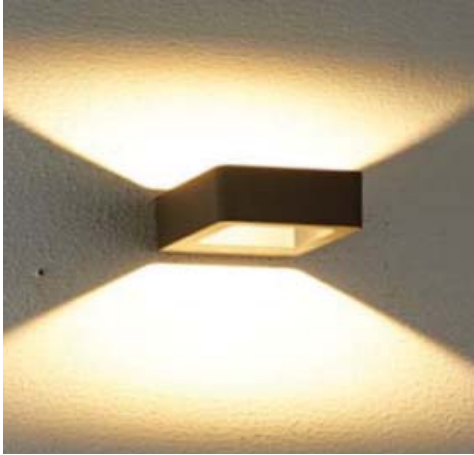

SCOTT **2150.-**

DIA 45x120 mm. D 145 mm.

LED 6W 268lm

3000K

IP 54

Black

LED Driver Included

Aluminium body

SAM **2000.-**

DIA 100x100 mm. D 100 mm.

LED 2x3W 430lm

3000K

IP 65

Black

LED Driver Included

Aluminium body