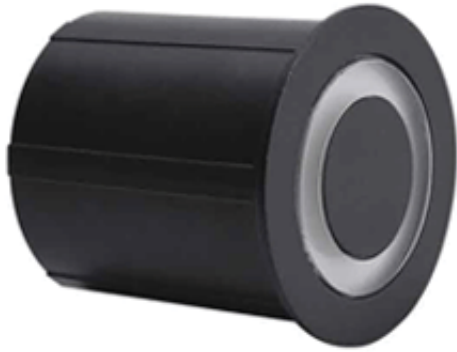

STEP-OM

1000.-

DIA 65 mm. D 50 mm.

LED 3W 115lm

3000K

IP 65

- Recessed type
- Sand Black
- LED Driver Included
- Aluminium body
- Box installation included

STEP-ON