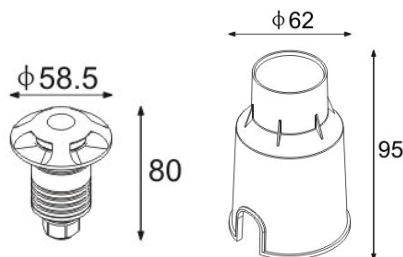

1800.-

DIA 58.5 mm. H 58 mm.

CREE CHIP LED 3W 115lm

4-WAY LIGHT ● 3000K 24Vdc

IP 67

Aluminium Cover

Recess Housing Included

Dimmable (0-10V/ Triac) Optional