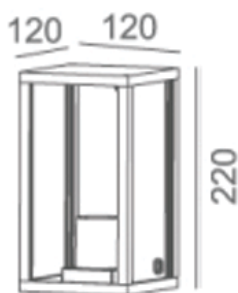

- Black
  Iron body
  Clear glass diffuser