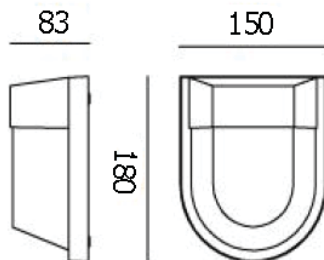

PIMM **3500.-**

DIA 180 mm. D 60 mm.

LED 12W 455lm

3000K

- Black
- Aluminium body

ZEAL **1500.-**

DIA 150x180 mm. D 83 mm.

LED 12W 880lm

3000K

- Black
- Aluminium body
- PC diffuser

WALL LIGHT