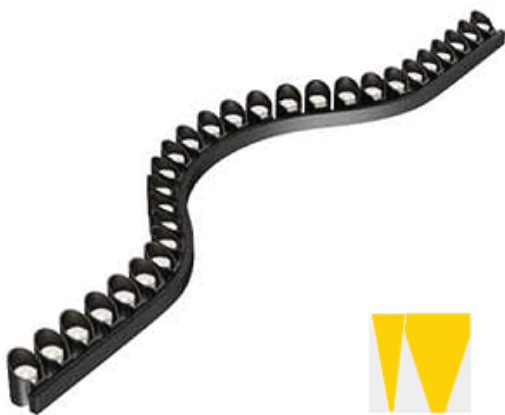

FITT

12000.-

DIA : 1200 X Ø37.5 X 55 mm.

LED 24V 45W

20°x40° 3000K

IP 66

Black
Aluminium body