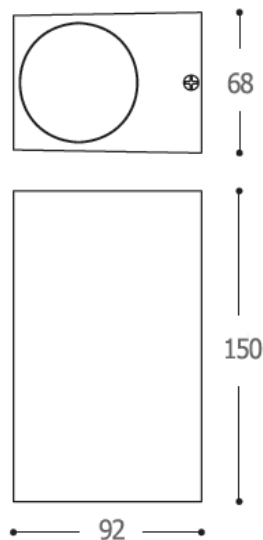

WATT-S2

1000.-

DIA 68x150 mm. D 92 mm.

2x GU10 MAX. 50W
220V

IP 54

- ● Black / Grey
- Aluminium body
- Clear glass cover