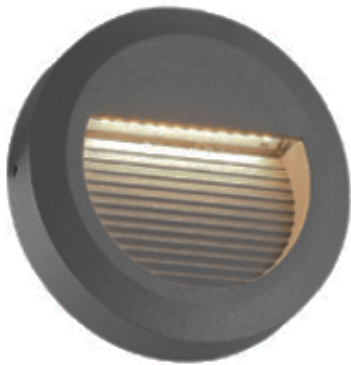

Recessed type
Sand Black
Aluminium body
Box installation included

STEP-OC

1200.-

DIA 110x110 mm. D 102 mm.

G4x1 Max. 50W
Sand black

IP 55

Recessed type
Black
Aluminium body
Box installation included

STEP LIGHT