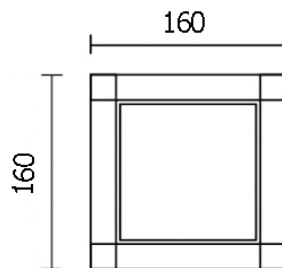

2000.-

DIA 160x160 mm. D 100 mm.

LED 10W 560lm

3000K

IP 54

- Black
- LED Driver Included
- Aluminium body

WALL LIGHT

PIMM **3500.-**