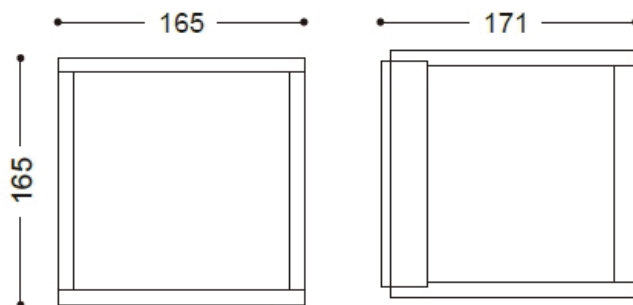

RENZO

1800.-

DIA 165x165 mm. D 171 mm.

1x E27 MAX. LED 13W
220V

IP 54

- Black
- Aluminium body
- PC diffuser