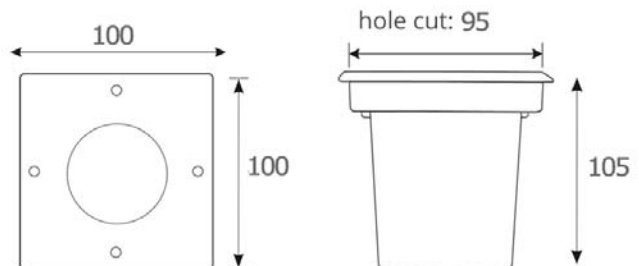

INGROUND LIGHT