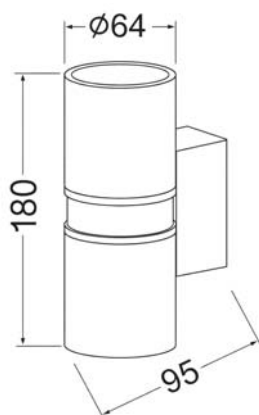

MIRO **1500.-**

DIA 64 mm. H 180 mm.

1x GU10 MAX. 50W
220V

IP 65

- Black/ White
- Aluminium body
- Clear glass cover