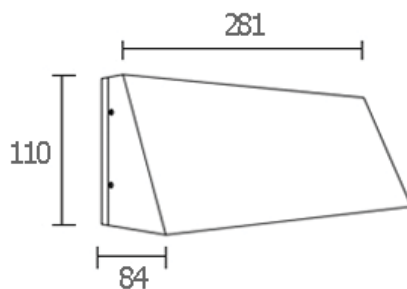

RAMSEY

1800.-

DIA 110x281 mm. D 84 mm.

1x E27 MAX. LED 13W
220V

IP 54

- Black
- Aluminium body
- Frosted glass diffuser

WALL LIGHT

ROCCO