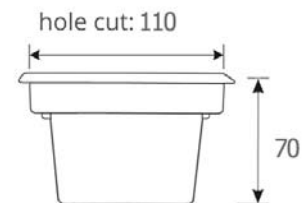

INGROUND LIGHT