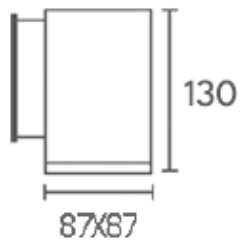

ALYN-S1

1150.-

DIA 87x87 mm. H 130 mm.

1x GU10 MAX. 50W
220V

IP 65

- ● Black / Grey
- Aluminium body
- Clear glass cover

ALYN-S2

1350.-

DIA 87x87 mm. H 160 mm.

2x GU10 MAX. 50W
220V

IP 65

- ● Black / Grey
- Aluminium body
- Clear glass cover