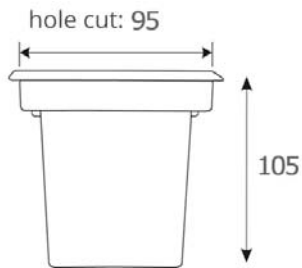

ING-RGU

1500.-

DIA 100 mm. H 105 mm.

1x GU10 MAX. 50W

IP 67

- Stainless SUS 304 Cover
  Recess Housing Included