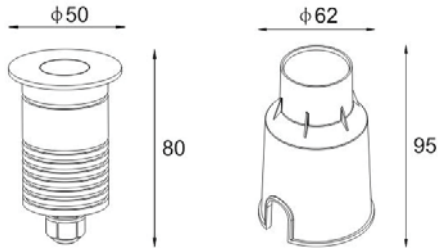

ING-SRGB

2950.-

DIA 50 mm. H 80 mm.

EDISON LED 3W 130lm

40°

RGB 24Vdc

IP 67

- Stainless SUS 316 Cover
- Recess Housing Included
- Use with RGB Controller

ING-CWW

3500.-

DIA 120 mm. H 94 mm.

CREE CHIP LED 3x2W 320lm

30°

3000K 24Vdc

IP 67

- Stainless SUS 316 Cover
- Recess Housing Included
- Dimmable (0-10V/ Triac) Optional