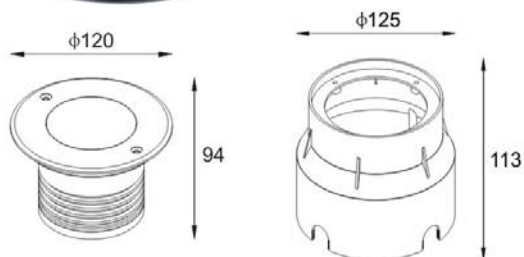

ING-CRGB

5750.-

DIA 58.5 mm. H 58 mm.

EDISON LED RGB 3x3W 295lm

40°

RGB 24Vdc

IP 67

- Stainless SUS 316 Cover
- Recess Housing Included
- Use with RGB Controller