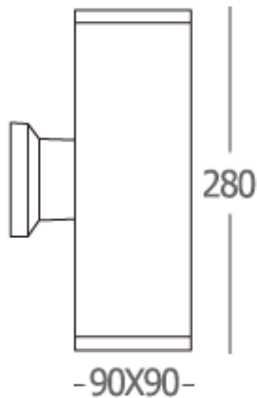

OUTDOOR WALL LIGHT

YORK-R1

1150.-

DIA 90 mm. H 170 mm.

1x E27 MAX. LED 13W
220V

IP 65

- ● Black / Grey
- Aluminium body
- Clear glass cover

YORK-R2

1350.-

DIA 90 mm. H 280 mm.

2x E27 MAX. LED 13W
220V

IP 65

- ● Black / Grey
- Aluminium body
- Clear glass cover

WALL LIGHT

YORK-S1

1150.-

DIA 90x90 mm. H 190 mm.

1x E27 MAX. LED 13W
220V

IP 65

- ● Black / Grey
- Aluminium body
- Clear glass cover

YORK-S2

1350.-

DIA 90x90 mm. H 280 mm.

2x E27 MAX. LED 13W
220V