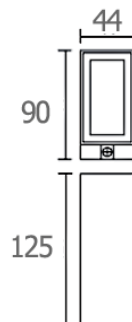

- ● Black / Grey
- LED Driver Included
- Aluminium body
- Clear glass cover

WEE

3000.-

DIA 44x125 mm. D 90 mm.

LED 2x3W 270lm

3000K

IP 54

- Black
- LED Driver Included
- Aluminium body
- Clear glass cover