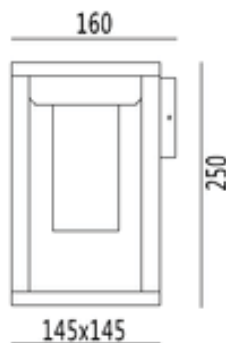

BRICK-W

2500.-

DIA 145×145 mm. D 160 mm. H 250 mm.

1x E27 MAX. LED 13W
220V

IP 54

- Black
- Aluminium body
- PC diffuser

WALL LIGHT

CAGE