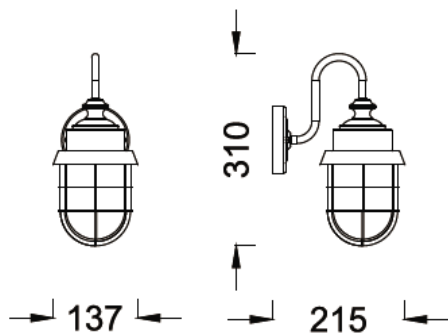

- Black
- Aluminium body
- Clear glass diffuser

GRAM

2000.-

DIA 137×310 mm. D 215 mm.

1x E27 MAX. LED 13W
220V

IP 54

- Black
- Iron body
- Clear glass diffuser

WALL LIGHT