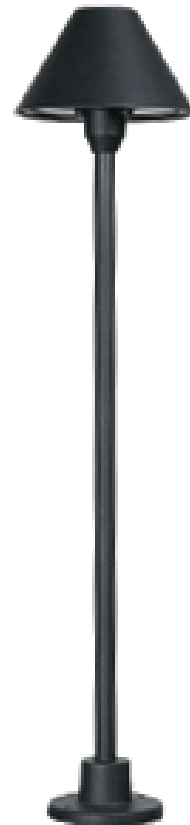

Black

LED Driver Included

Aluminium body

BOLLARD LIGHT

FLAME-S

2500.-

DIA 240 mm. H 520 mm.

LED 12W 936lm