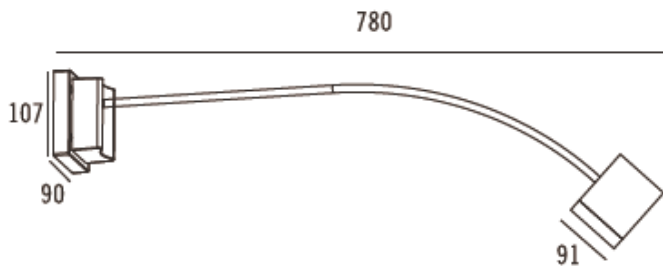

ADS GU10 2000.-

DIA 60×93 mm. H 300 mm

1x GU10 MAX. 50W
220VO

IP 65

- Black
- Aluminium body
- Clear glass cover

RUBY 2000.-

DIA 91 mm. D 780 mm.

1x GU10 MAX. 50W
220V

IP 65

- Black
- Aluminium body
- Clear glass cover

WALL LIGHT