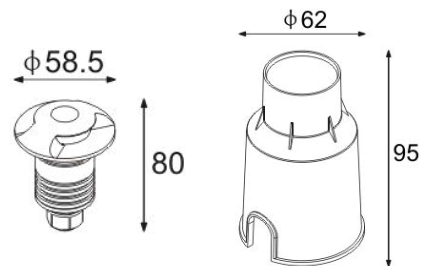

DIA 58.5 mm. H 58 mm.

CREE CHIP LED 3W 115lm

2-WAY LIGHT ● 3000K 24Vdc

IP 67

Aluminium Cover

Recess Housing Included

Dimmable (0-10V/ Triac) Optional

MUSH-R4