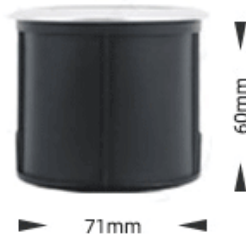

- Aluminium 6063 Cover
- Recess Housing Included
- Honeycomb included
- Dimmable (0-10V/ Triac) Optional

INGROUND LIGHT

ING-78

2500.-

DIA 78 mm. H 55 mm.

CREE CHIP LED 6W 475lm

3000K 24Vdc

- Aluminium 6063 Cover
- Recess Housing Included
- Honeycomb included
- Dimmable (0-10V/ Triac) Optional