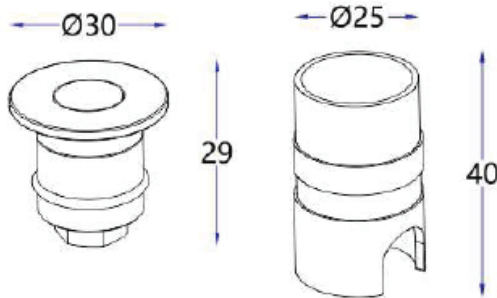

ING-30

1500.-

DIA 30 mm. H 29 mm.

CREE CHIP LED 1.5W 95lm

3000K 24Vdc

IP 65

- Stainless SUS 316 Cover
- Recess Housing Included
- Dimmable (0-10V/ Triac) Optional