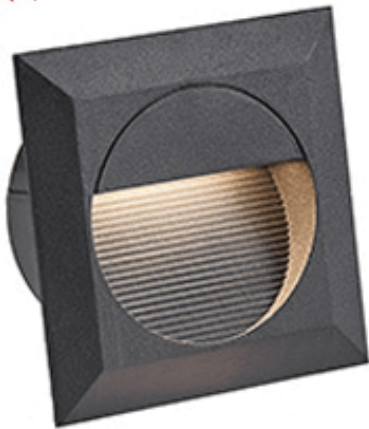

STEP-LV3

1200.-

DIA: 82 mm. H : 50 mm.

LED 3W 225lm

3000K

IP 65

- Recessed type
- Sand Black
- LED Driver Included
- Aluminium body
- Box installation included

STEP-LV4

1200.-

DIA: 70×170 mm. H : 50 mm.

LED 5W 355lm

3000K

IP 65

- Recessed type
- Sand Black
- LED Driver Included
- Aluminium body
- Box installation included

STEP LIGHT