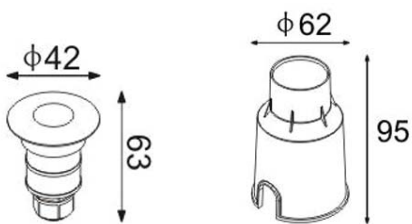

ING-R

1800.-

DIA 42 mm. H 63 mm.

CREE CHIP LED 3W 115lm

3000K

- Aluminium Cover
- Recess Housing Included
- LED Driver 700mA Included
- Dimmable (0-10V/ Triac) Optional