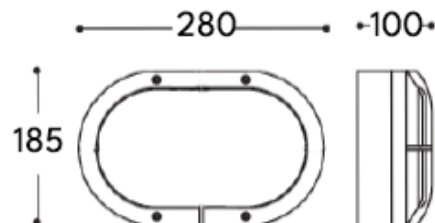

IP 54

- Black
- Aluminium body
- PC diffuser

RISTON

1500.-

DIA 185x280 mm. D 100 mm.

1x E27 MAX. LED 13W
220V

IP 54

- Black
- Aluminium body
- PC diffuser