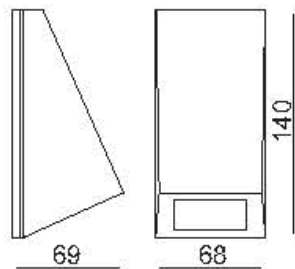

GLENN

1350.-

DIA 68x140 mm. D 69 mm.

1x GU10 MAX. 50W
220V

IP 54

- Black
- Aluminium body
- Clear glass cover