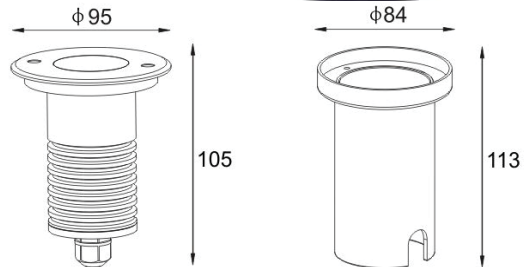

ING-SRGB

2950.-

DIA 50 mm. H 80 mm.

EDISON LED 3W 130lm

40°

RGB 24Vdc

IP 67

- Stainless SUS 316 Cover
- Recess Housing Included
- Use with RGB Controller

ING-CWW

3500.-

DIA 120 mm. H 94 mm.

CREE CHIP LED 3x2W 320lm

30°

3000K 24Vdc

IP 67

- Stainless SUS 316 Cover
- Recess Housing Included
- Dimmable (0-10V/ Triac) Optional

ING-CRGB

5750.-

DIA 58.5 mm. H 58 mm.

EDISON LED RGB 3x3W 295lm

40°

RGB 24Vdc

IP 67

- Stainless SUS 316 Cover
- Recess Housing Included
- Use with RGB Controller

www.speclight.co.th

INGROUND LIGHT