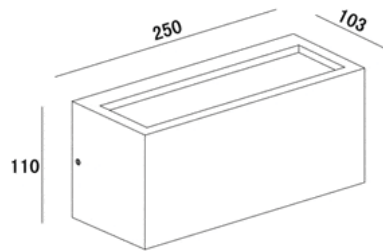

VEGA

2400.-

DIA 110x250 mm. D 103 mm.

1x E27 MAX. LED 13W
220V

IP 54

- ● Black / Grey
- Aluminium body
- PC diffuser

FOX

2400.-

DIA 100x250 mm. D 110 mm.

1x E27 MAX. LED 13W
220V

IP 54

- ● Black
- Aluminium body
- PC diffuser