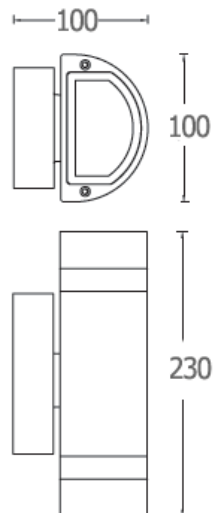

FENIX-S2

1800.-

DIA 100x230 mm. D 1000 mm.

2x GU10 MAX. 50W
220V

IP 54

● Black

Aluminium body