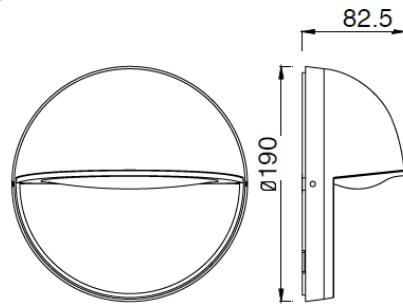

PRIVE

1800.-

DIA 190 mm. D 82.5 mm.

LED 10W 499lm

3000K

IP 54

- Black
- LED Driver Included
- Aluminium body
- Clear glass cover

GRACE

2750.-

DIA 145x240 mm. D 100 mm.

LED 12W 1080lm

3000K

IP 54

- Black
- LED Driver Included
- Aluminium body
- Clear glass cover

WALL LIGHT