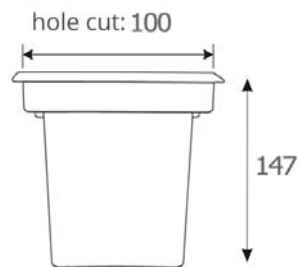

ING-ADJ

2500.-

DIA 110 mm. H 147 mm.

1x GU10 MAX. 50W

IP 67

ADJUSTABLE

Stainless SUS 304 Cover
Recess Housing Included

ING-GX53

2000.-

DIA 120 mm. H 70 mm.

1x GX53 MAX. 50W

IP 67

Stainless SUS 304 Cover
Recess Housing Included