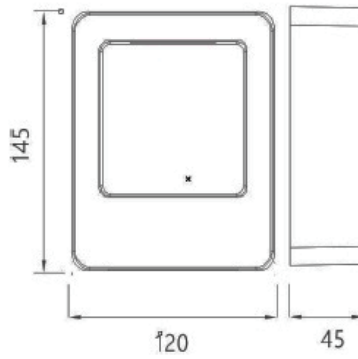

SCOTT **2150.-**

DIA 45x120 mm. D 145 mm.

LED 6W 268lm

3000K

IP 54

Black

LED Driver Included

Aluminium body

SAM **2000.-**

DIA 100x100 mm. D 100 mm.

LED 2x3W 430lm

3000K

IP 65

Black

LED Driver Included

Aluminium body