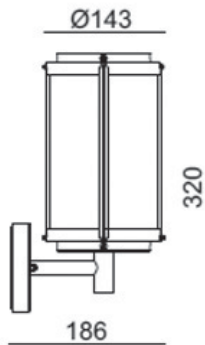

CARTER

2000.-

DIA 143x320 mm. D 186 mm.

1x E27 MAX. LED 13W
220V

IP 54

- Black
- Aluminium body
- Clear glass diffuser

NERO

3500.-

DIA 200 mm. H 330 mm.

1x E27 MAX. LED 13W
220V

IP 54

- Black
- Aluminium body
- Water drops glass diffuser

WALL LIGHT