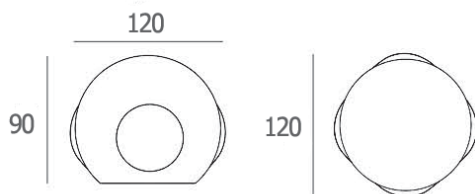

MABEL-R4

2250.-

DIA 120 mm. D 90 mm.

LED 4x1W

3000K

IP 54

- Black
- LED Driver Included
- Aluminium body