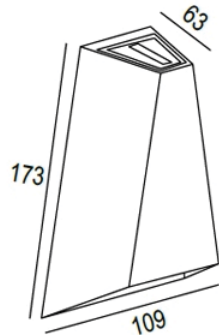

- ● Black / Grey
- LED Driver Included
- Aluminium body
- Clear glass cover

WEE

3000.-

DIA 44x125 mm. D 90 mm.

LED 2x3W 270lm

3000K

IP 54

- Black
- LED Driver Included
- Aluminium body
- Clear glass cover