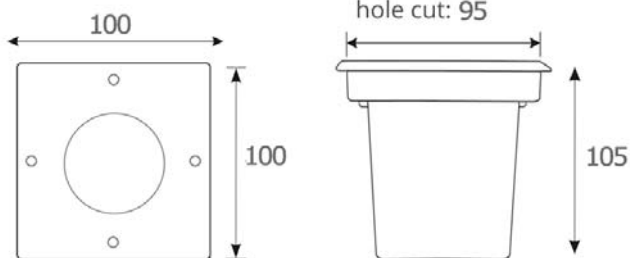

ING-SMR

1500.-

DIA 100x100 mm. H 105 mm.

1x MR16 MAX. 50W

IP 67

- Stainless SUS 304 Cover
  Recess Housing Included

ING-SGU

1500.-

DIA 100x100 mm. H 105 mm.

1x GU10 MAX. 50W

IP 67

- Stainless SUS 304 Cover
  Recess Housing Included