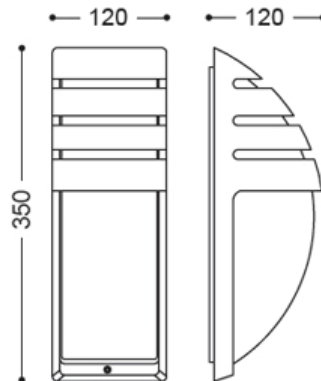

RIO

1500.-

DIA 120x350 mm. D 120 mm.

1x E27 MAX. LED 13W
220V

IP 54

- Black
- Aluminium body
- PC diffuser