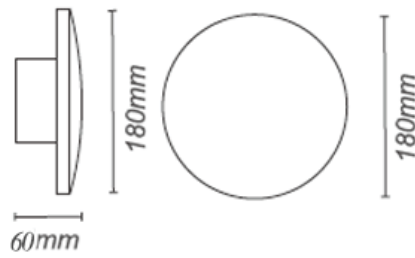

DIA 180 mm. D 60 mm.

LED 12W 455lm

3000K

- Black
- Aluminium body

ZEAL **1500.-**

DIA 150x180 mm. D 83 mm.

LED 12W 880lm

3000K