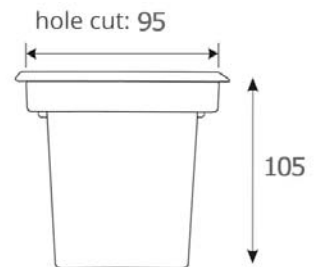

ING-RMR

1500.-

DIA 100 mm. H 105 mm.

1x MR16 MAX. 50W

IP 67

- Stainless SUS 304 Cover
  Recess Housing Included

ING-RGU

1500.-

DIA 100 mm. H 105 mm.

1x GU10 MAX. 50W

IP 67

- Stainless SUS 304 Cover
  Recess Housing Included