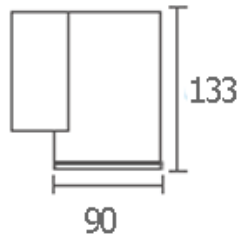

ALYN-R1

1150.-

DIA 90 mm. H 133 mm.

1x GU10 MAX. 50W
220V

IP 65

- ● Black / Grey
- Aluminium body
- Clear glass cover