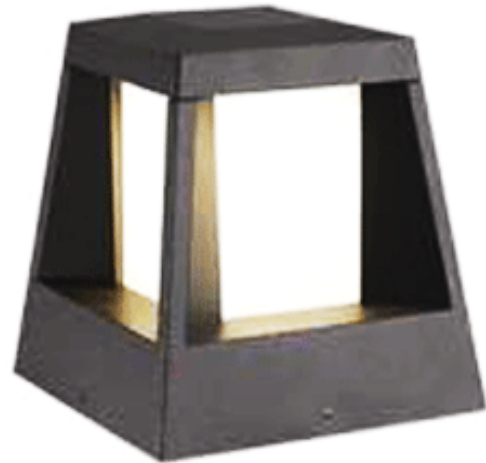

DIA 156x156 mm. H 140 mm.

LED 7W 392lm

3000K

IP 54

Black

LED Driver Included

Aluminium body

BOLLARD LIGHT