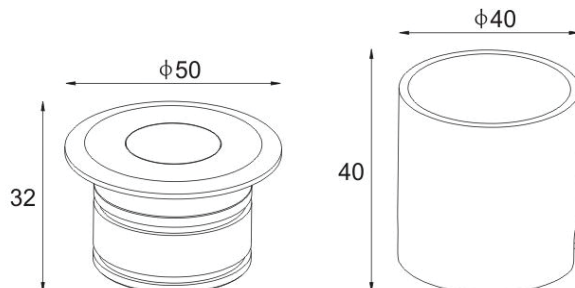

ING-50

2000.-

DIA 50 mm. H 40 mm.

CREE CHIP LED 3W 115lm

3000K 24Vdc

IP 67

- Stainless SUS 316 Cover
- Recess Housing Included
- Dimmable (0-10V/ Triac) Optional