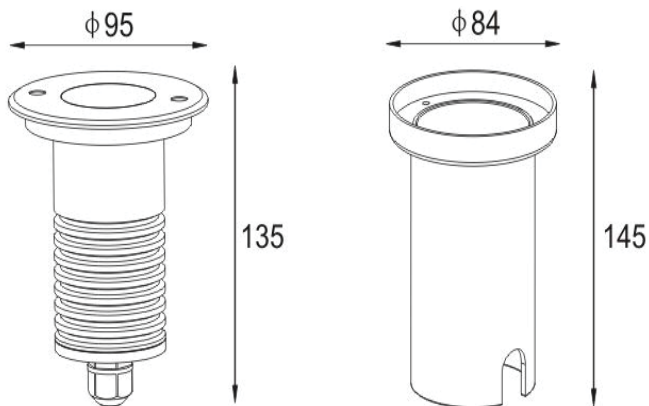

ING-95

3800.-

DIA 95 mm. H 135 mm.

CREE CHIP LED 10W 912lm

23°

3000K 24Vdc

IP 67

- Stainless SUS 316 Cover
- Recess Housing Included
- Dimmable (0-10V/ Triac) Optional

ING-120

5050.-

DIA 120 mm. H 145 mm.

CREE CHIP LED 15W 1320lm

23°

3000K 24Vdc

IP 67

- Stainless SUS 316 Cover
- Recess Housing Included
- Dimmable (0-10V/ Triac) Optional