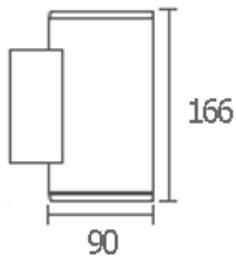

- ● Black / Grey
- Aluminium body
- Clear glass cover

ALYN-R2

1350.-

DIA 90 mm. H 166 mm.

2x GU10 MAX. 50W
220V

IP 65

- ● Black / Grey
- Aluminium body
- Clear glass cover

WALL LIGHT