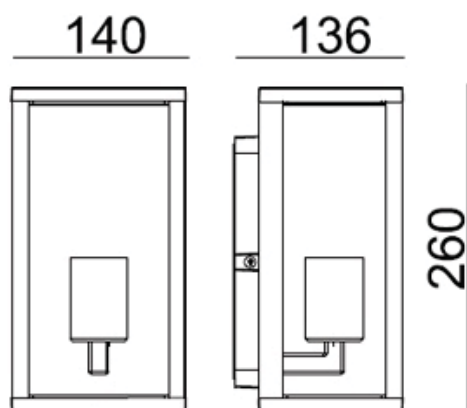

- Black
Iron body
Clear glass diffuser

CAMEO-L

2000.-

DIA 140x260 mm. D 136 mm.

1x E27 MAX. LED 13W
220V

IP 54

- Black
Iron body
Clear glass diffuser

WALL LIGHT