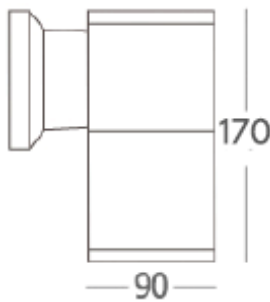

OUTDOOR WALL LIGHT

YORK-R1

1150.-

DIA 90 mm. H 170 mm.

1x E27 MAX. LED 13W
220V

IP 65

- ● Black / Grey
- Aluminium body
- Clear glass cover

YORK-R2

1350.-

DIA 90 mm. H 280 mm.

2x E27 MAX. LED 13W
220V

IP 65

- ● Black / Grey
- Aluminium body
- Clear glass cover

WALL LIGHT

YORK-S1

1150.-