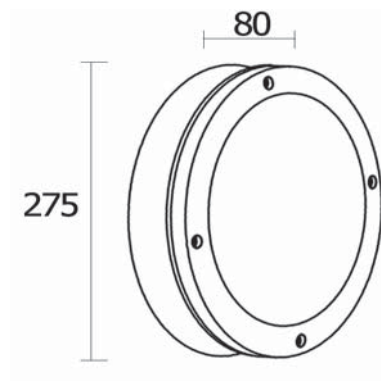

JACEY-R

1800.-

DIA 275 mm. D 80 mm.

2x E27 MAX. LED 13W

IP 54

- Black
- Aluminium body
- PC diffuser