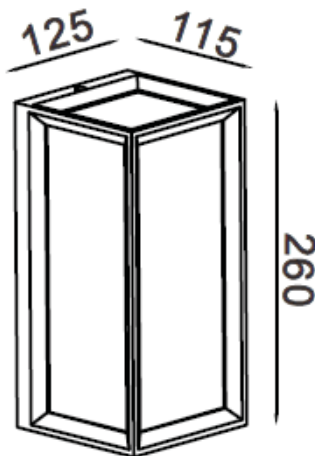

DOLLY

1500.-

DIA 115x125 mm L 250 mm.

LED 12W 880lm

3000K

IP 65

Black
Aluminium body
PC diffuser