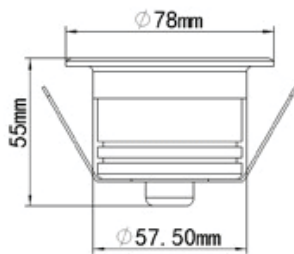

- Aluminium 6063 Cover
- Recess Housing Included
- Honeycomb included
- Dimmable (0-10V/ Triac) Optional

INGROUND LIGHT

ING-78

2500.-

DIA 78 mm. H 55 mm.

CREE CHIP LED 6W 475lm

3000K 24Vdc

- Aluminium 6063 Cover
- Recess Housing Included
- Honeycomb included
- Dimmable (0-10V/ Triac) Optional