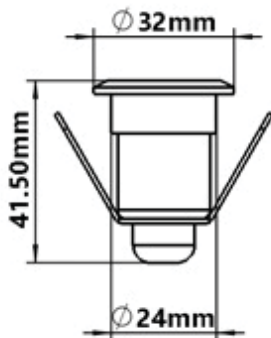

ING-32

2200.-

DIA 32 mm. H 41.5 mm.

CREE CHIP LED 1W 75lm

3000K 24Vdc

IP 67

- Stainless SUS 304 Cover
- Recess Housing Included
- Honeycomb included
- Dimmable (0-10V/ Triac) Optional