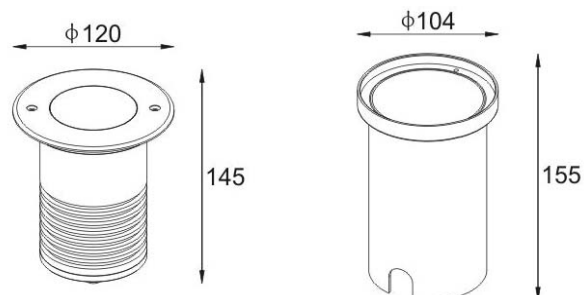

ING-120

5050.-

DIA 120 mm. H 145 mm.

CREE CHIP LED 15W 1320lm

23°

3000K 24Vdc

IP 67

- Stainless SUS 316 Cover
- Recess Housing Included
- Dimmable (0-10V/ Triac) Optional