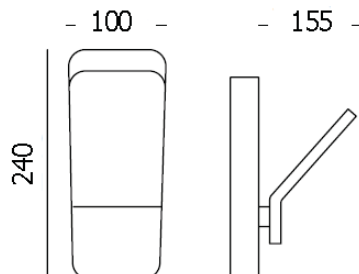

2000.-

DIA 100x240 mm. D 155 mm.

LED 6W 600lm

3000K

IP 54

- Black
- LED Driver Included
- Aluminium body

WALL LIGHT

EVA **2000.-**