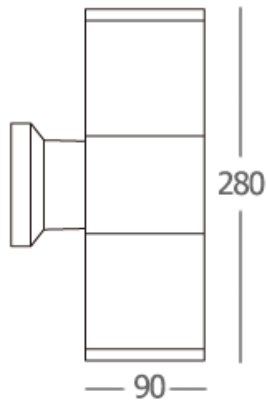

YORK-S2

1350.-

DIA 90x90 mm. H 280 mm.

2x E27 MAX. LED 13W
220V

IP 65

- ● Black / Grey
- Aluminium body
- Clear glass cover