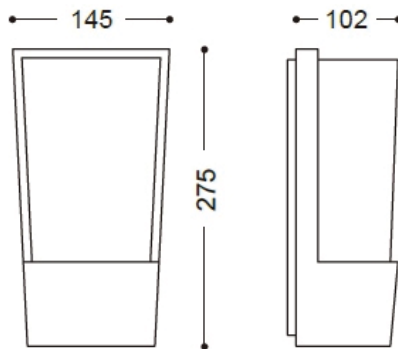

- Black
- Aluminium body
- PC diffuser

WALL LIGHT

ROMA

1650.-

DIA 145x275 mm. D 102 mm.

1x E27 MAX. LED 13W
220V

IP 54

- Black
- Aluminium body
- PC diffuser