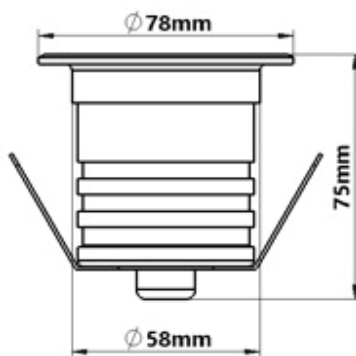

ING-92

3000.-

DIA 78 mm. H 75 mm.

OSRAM CHIP LED 9W 735lm

3000K 24Vdc

- Aluminium 6063 Cover
- Recess Housing Included
- Honeycomb included
- Dimmable (0-10V/ Triac) Optional