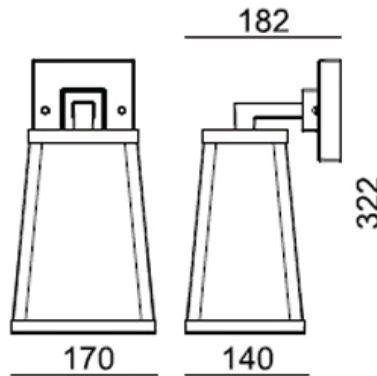

IP 54

- Black
Iron body
Clear glass diffuser

BERLIN

3000.-

DIA 200 mm H 310 mm.

1x E27 MAX. LED 13W
220V

IP 54

- Black
Aluminium body
Clear glass diffuser