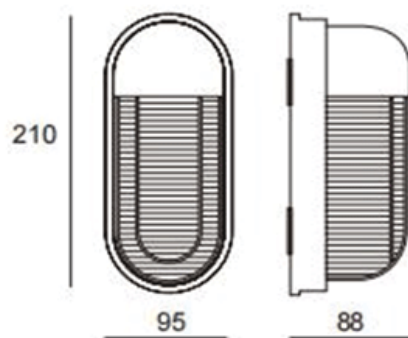

CAPSULE

800.-

DIA 95×210 mm. D 88 mm.

1x E27 MAX. LED 13W
220V

IP 54

- Black
- Aluminium body
- Clear glass diffuser