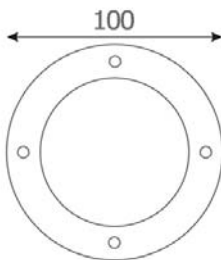

ING-RGU

1500.-

DIA 100 mm. H 105 mm.

1x GU10 MAX. 50W

IP 67

- Stainless SUS 304 Cover
  Recess Housing Included