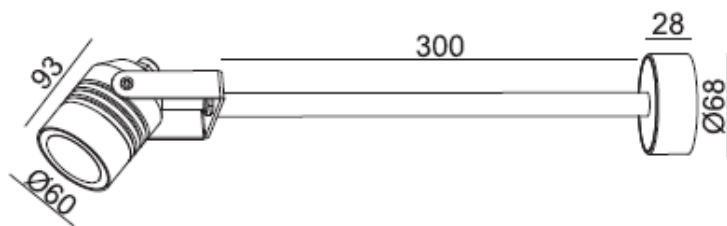

SPOTLIGHT

NEW

ADS GU10

2000.-

DIA : 60×93 mm. H : 300 mm

 GU10x1 Max. 50W
220V

IP 65

● Black
Aluminium body
Clear glass cover