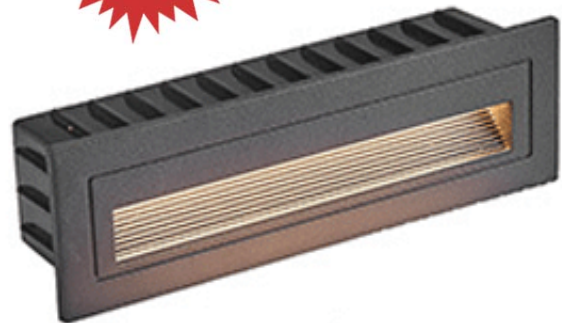

- Recessed type
- Sand Black
- LED Driver Included
- Aluminium body
- Box installation included

STEP-LV6

1500.-

DIA: 210×65 mm. H : 60 mm.

LED 5W 355lm

3000K

IP 65

- Recessed type
- Sand Black
- LED Driver Included
- Aluminium body
- Box installation included