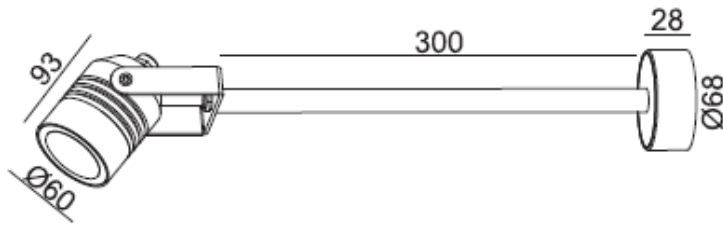

- Black
- LED Driver Included
- Aluminium body
- Clear glass cover

WALL LIGHT

ADS GU10 2000.-

DIA 60×93 mm. H 300 mm

1x GU10 MAX. 50W
220VO

IP 65

- Black
- Aluminium body
- Clear glass cover

RUBY 2000.-