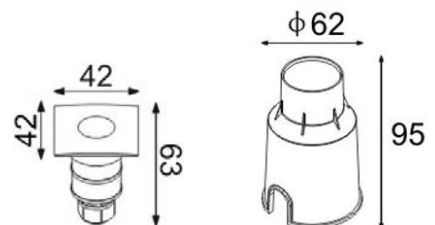

1800.-

DIA 42x42 mm. H 63 mm.

CREE CHIP LED 3W 115lm

3000K

- Aluminium Cover
- Recess Housing Included
- LED Driver 700mA Included
- Dimmable (0-10V/ Triac) Optional

MUSH-R1

1800.-

DIA 58.5 mm. H 58 mm.