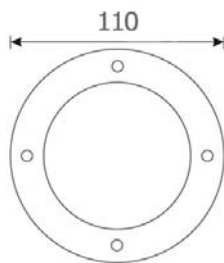

ING-ADJ

2500.-

DIA 110 mm. H 147 mm.

1x GU10 MAX. 50W

IP 67

ADJUSTABLE

Stainless SUS 304 Cover
Recess Housing Included

ING-GX53

2000.-

DIA 120 mm. H 70 mm.

1x GX53 MAX. 50W

IP 67

Stainless SUS 304 Cover
Recess Housing Included