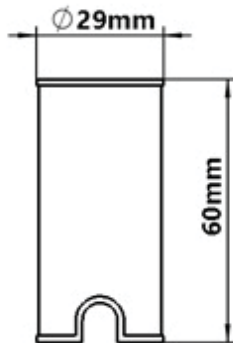

ING-32

2200.-

DIA 32 mm. H 41.5 mm.

CREE CHIP LED 1W 75lm

3000K 24Vdc

IP 67

- Stainless SUS 304 Cover
- Recess Housing Included
- Honeycomb included
- Dimmable (0-10V/ Triac) Optional

ING-62

2200.-

DIA 62 mm. H 42.5 mm.

OSRAM CHIP LED 3W 115lm

3000K 24Vdc

IP 67

- Aluminium 6063 Cover
- Recess Housing Included
- Honeycomb included
- Dimmable (0-10V/ Triac) Optional

INGROUND LIGHT