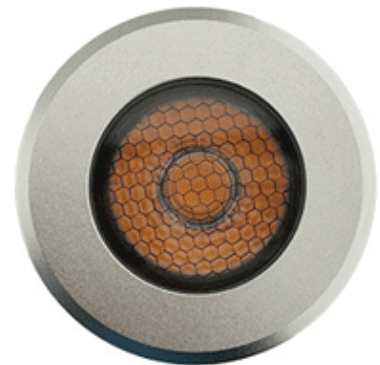

ING-92

3000.-

DIA 78 mm. H 75 mm.

OSRAM CHIP LED 9W 735lm

3000K 24Vdc

- Aluminium 6063 Cover
- Recess Housing Included
- Honeycomb included
- Dimmable (0-10V/ Triac) Optional

INGROUND LIGHT

ING-RMR