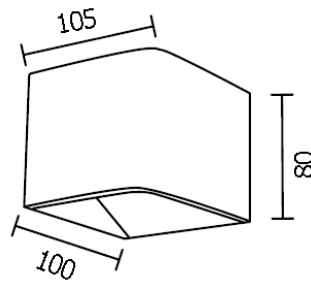

DIA 80x105 mm. D 100 mm.

LED 5W 400lm

3000K

IP 54

- Black
- LED Driver Included
- Aluminium body

KENNA **2500.-**

DIA 90x220 mm. D 80 mm.

LED 6W 375lm