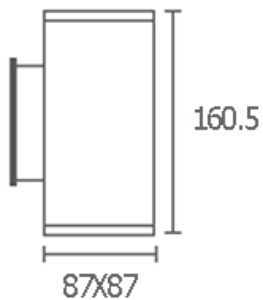

ALYN-S1

1150.-

DIA 87x87 mm. H 130 mm.

1x GU10 MAX. 50W
220V

IP 65

- ● Black / Grey
- Aluminium body
- Clear glass cover

ALYN-S2

1350.-

DIA 87x87 mm. H 160 mm.

2x GU10 MAX. 50W
220V

IP 65

- ● Black / Grey
- Aluminium body
- Clear glass cover

WALL LIGHT

WATT-S1

800.-

DIA 81x68 mm. D 92 mm.