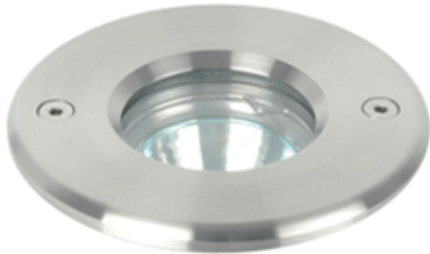

SUW015

4200.-

DIA 101 mm. H 123 mm.