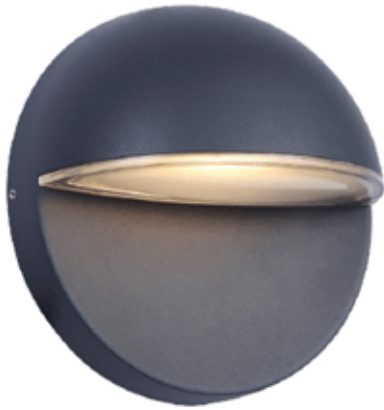

IP 54

- Black
- LED Driver Included
- Aluminium body
- Clear glass cover

WALL LIGHT

PRIVE

1800.-

DIA 190 mm. D 82.5 mm.

LED 10W 499lm

3000K