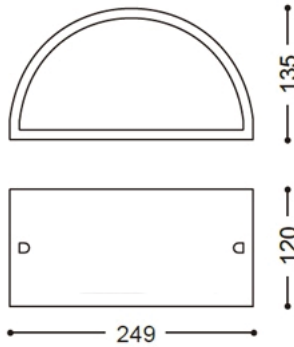

RANDI

1500.-

DIA 120x249 mm. H 135 mm.

1x E27 MAX. LED 13W
220V

IP 54

Black
Aluminium body
PC diffuser