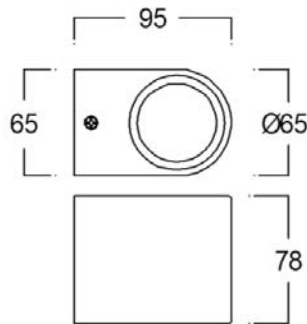

DIA 87x87 mm. H 160 mm.

2x GU10 MAX. 50W
220V

IP 65

- ● Black / Grey
- Aluminium body
- Clear glass cover

WALL LIGHT

WATT-S1

800.-

DIA 81x68 mm. D 92 mm.

- ● Black / Grey
- Aluminium body
- Clear glass cover

WALL LIGHT

WATT-R1

800.-

DIA 65x78 mm. D 95 mm.

1x GU10 MAX. 50W
220V

IP 54

- ● Black / Grey
- Aluminium body
- Clear glass cover