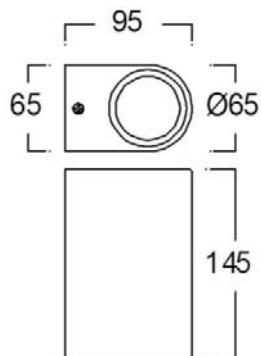

WATT-R2

1000.-

DIA 65x145 mm. D 95 mm.

2x GU10 MAX. 50W
220V

IP 54

- ● Black / Grey
- Aluminium body
- Clear glass cover