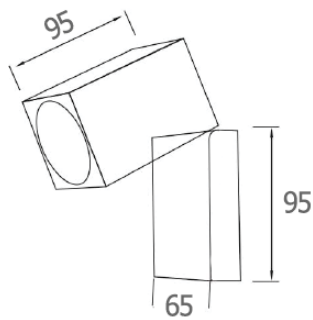

PACO

1000.-

DIA 95x65 mm. H 95 mm.

1x GU10 MAX. 50W
220V

IP 54

- Black
- Aluminium body
- Clear glass cover