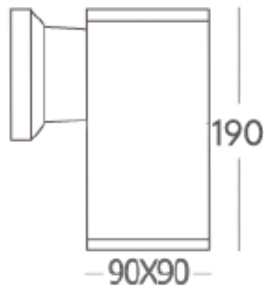

YORK-S1

1150.-

DIA 90x90 mm. H 190 mm.

1x E27 MAX. LED 13W
220V

IP 65

- ● Black / Grey
- Aluminium body
- Clear glass cover