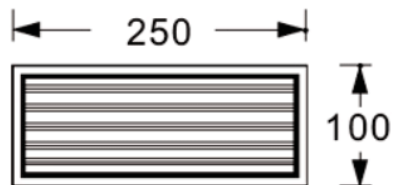

VEGA

2400.-

DIA 110x250 mm. D 103 mm.

1x E27 MAX. LED 13W
220V

IP 54

- ● Black / Grey
- Aluminium body
- PC diffuser

FOX

2400.-

DIA 100x250 mm. D 110 mm.

1x E27 MAX. LED 13W
220V

IP 54

- ● Black
- Aluminium body
- PC diffuser

WALL LIGHT