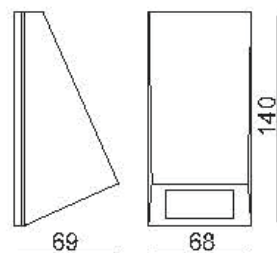

1350.-

DIA 68x140 mm. D 69 mm.

1x GU10 MAX. 50W

IP 54

- Surface mounted type
- Sand Black
- Aluminium body
- Clear glass cover

STEP LIGHT

STEP-OP

1500.-