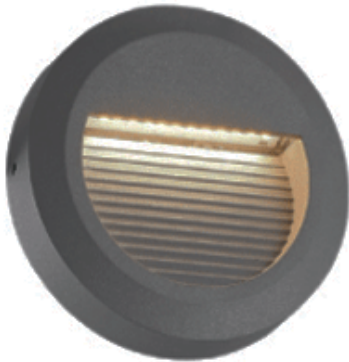

DIA 91 mm. D 780 mm.

1x GU10 MAX. 50W
220V

IP 65

- Black
- Aluminium body
- Clear glass cover

WALL LIGHT

GALLY-R

1000.-

DIA 110 mm. D 26 mm.