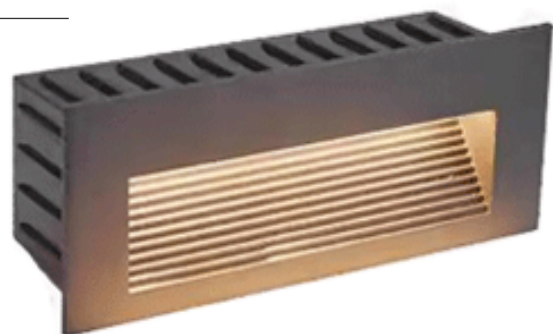

STEP-LV4

1200.-

DIA: 70×170 mm. H : 50 mm.

LED 5W 355lm

3000K

IP 65

- Recessed type
- Sand Black
- LED Driver Included
- Aluminium body
- Box installation included