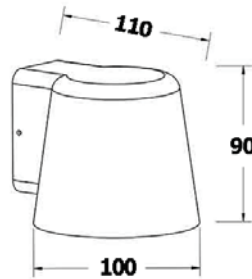

MIND

1200.-

DIA 100 mm. H 90 mm.

1x GU10 MAX. 50W
220V

IP 54

- Black
- Aluminium body
- Clear glass cover