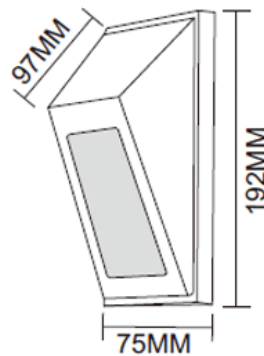

JENNY

2000.-

DIA 115x115 mm. D 60 mm.

LED 2x2W 200lm

3000K

IP 65

- Recessed type
- Sand Black
- LED Driver Included
- Aluminium body
- Box installation included

LINA

2000.-

DIA 75x192 mm. H 97 mm.

LED 5W 350lm

3000K

IP 54

- Surface mounted type
- Sand Black
- LED Driver Included
- Aluminium body

STEP LIGHT